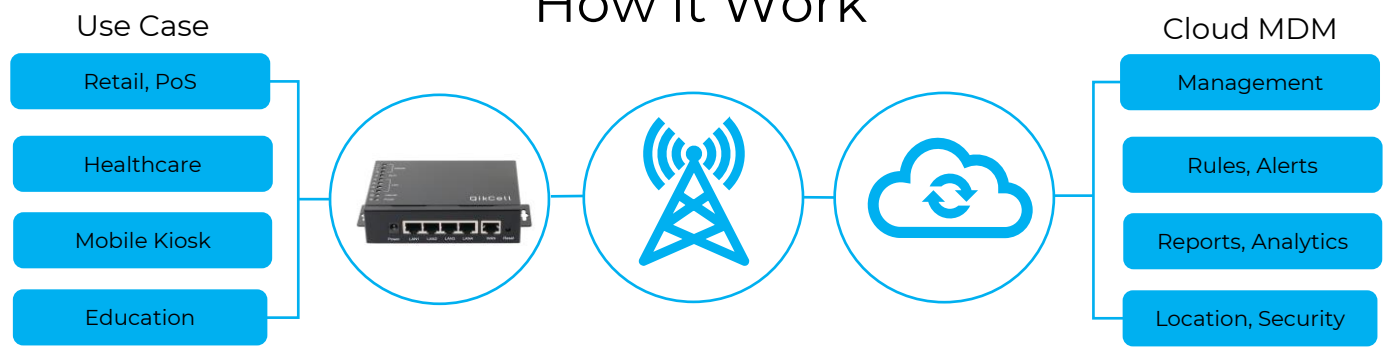

How it Work

Secure

- VPN, DNS
- Embedded Firewall
- Wireless Security

Valuable

- Industrial Design
- Cost-effective
- Multi-Carrier Support

Practical

- Simple setup
- Remotely Managed
- Scalable features