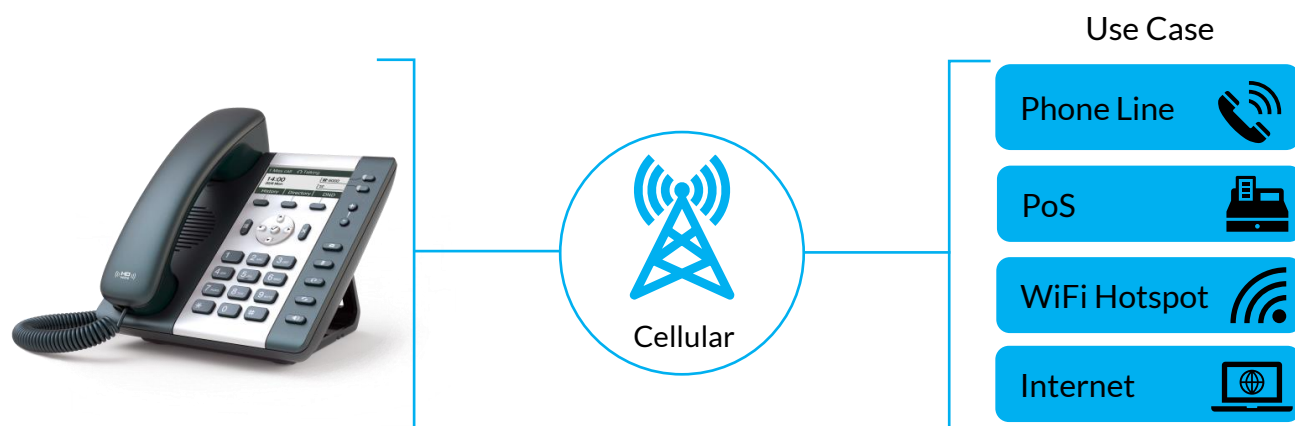

## 4G POTS Replacement

TK920v is powered by 4G LTE providing primary high-speed internet connection which allows for HD Voice and Data service across cellular network.

QikCell TK920v is a 4G LTE POTS replacement desktop phone that delivers an enterprise-grade voice and data service over 4G cellular network. The device is enabled with dual LAN ports with WiFi Hotspot support. The solution allows ease of deploying a phone service without the need for a local broadband connection or wiring. It's an ideal solution for mobile business, shared/common area, retail setting, remote location, mobile clinics or for any location that needs simple, reliable voice and data connectivity.